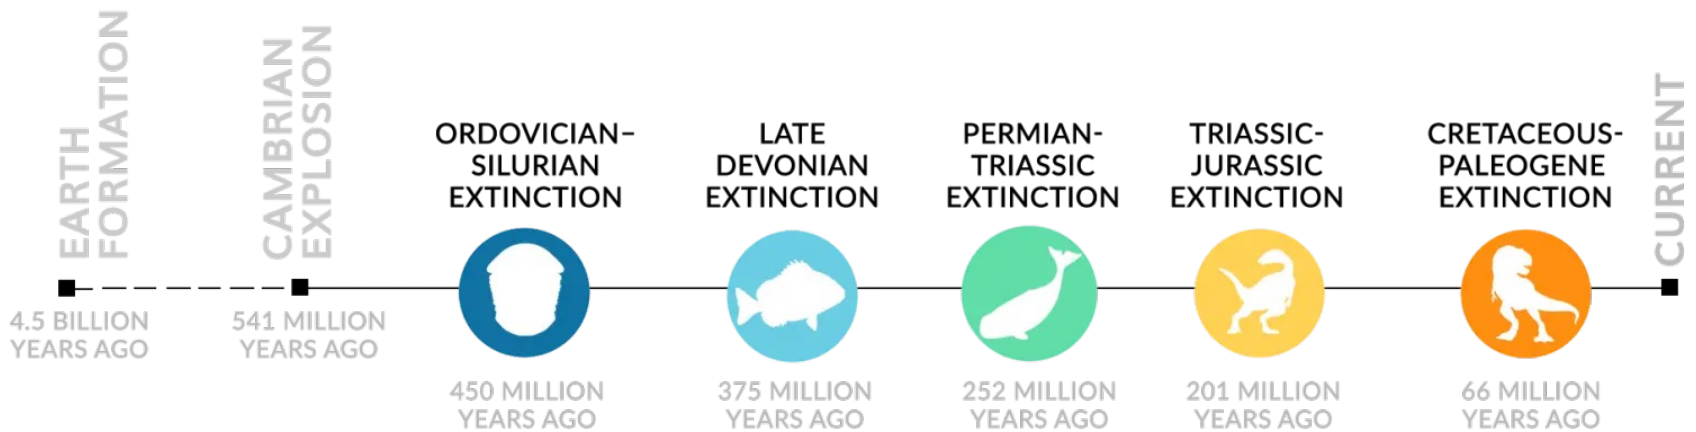

SOCY 2222: Sociology of Climate Change

13,800,000,000 years

93 Billion Light Years Across
1 Light Year = 6,000,000,000,000 miles.

~2 Trillion Galaxies in the Universe

Milky Way Galaxy

You are here

Our Solar System

You Are Here

4.56 Billion Years of Earth

Last Great Extinction was 66,000,000 Years Ago

Homo Sapiens Emerge 300,000 years ago

Agriculture Developed 10,000 Years Ago

250 Years of Fossil Fuel Burning