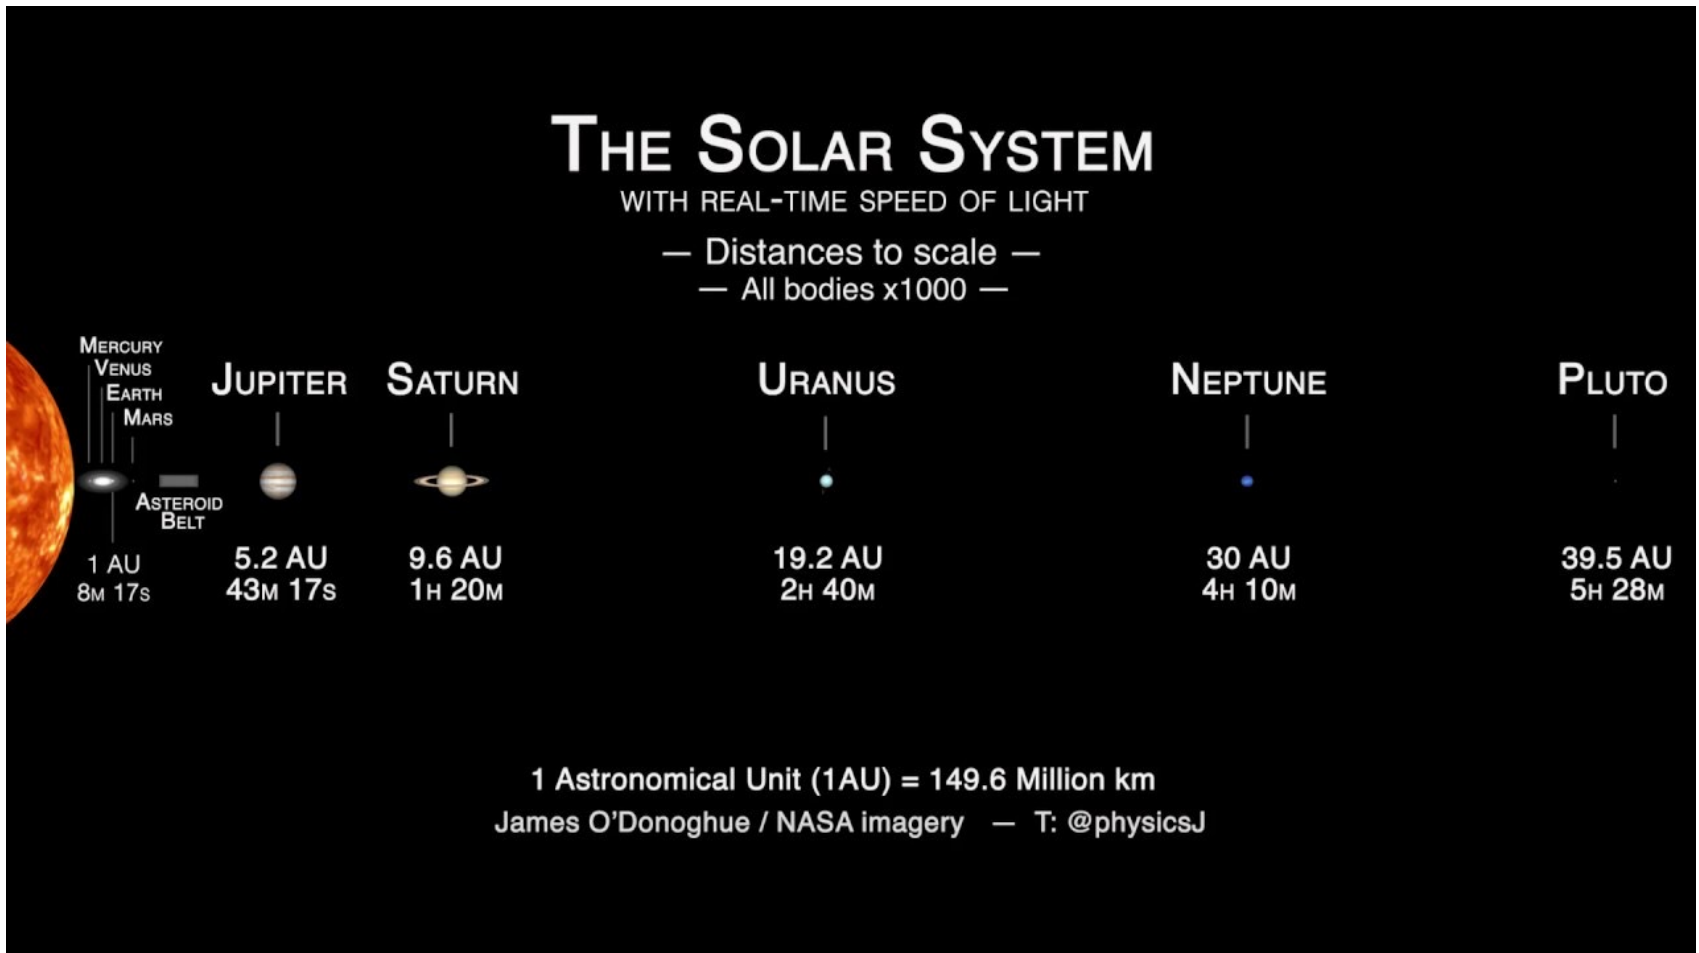

SOCY 2222: Sociology of Climate Change

13,800,000,000 years

93 Billion Light Years Across
1 Light Year = 6,000,000,000,000 miles.

~2 Trillion Galaxies in the Universe

Milky Way Galaxy

You are here

Our Solar System

You Are Here

4.56 Billion Years of Earth

Last Great Extinction was 66,000,000 Years Ago

Homo Sapiens Emerge 300,000 years ago

Agriculture Developed 10,000 Years Ago

250 Years of Fossil Fuel Burning