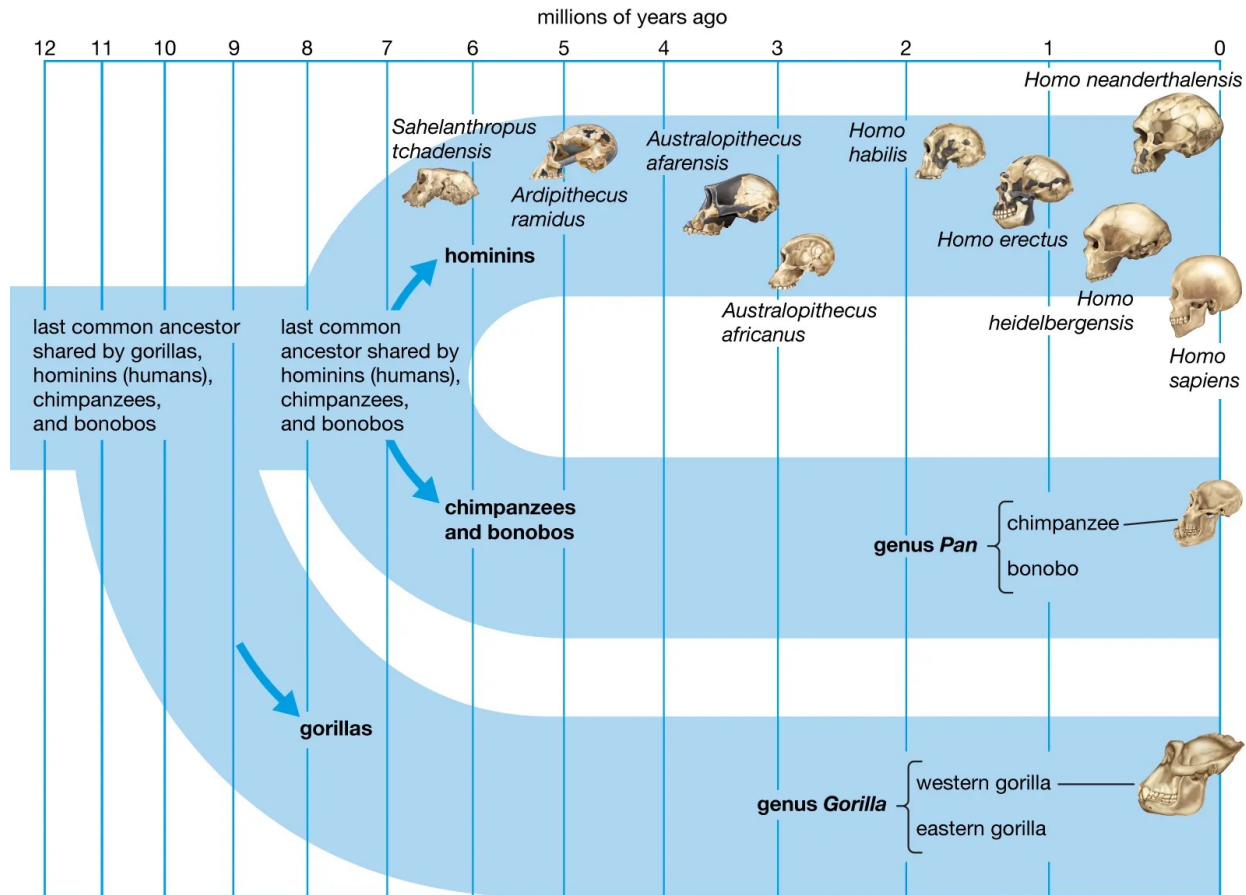

SOCY 2222: Sociology of Climate Change

13,800,000,000 years

93 Billion Light Years Across
1 Light Year = 6,000,000,000,000 miles.

~2 Trillion Galaxies in the Universe

Milky Way Galaxy

You are here

Our Solar System

You Are Here

4.56 Billion Years of Earth

Last Great Extinction was 66,000,000 Years Ago

Homo Sapiens Emerge 300,000 years ago

Agriculture Developed 10,000 Years Ago

250 Years of Fossil Fuel Burning